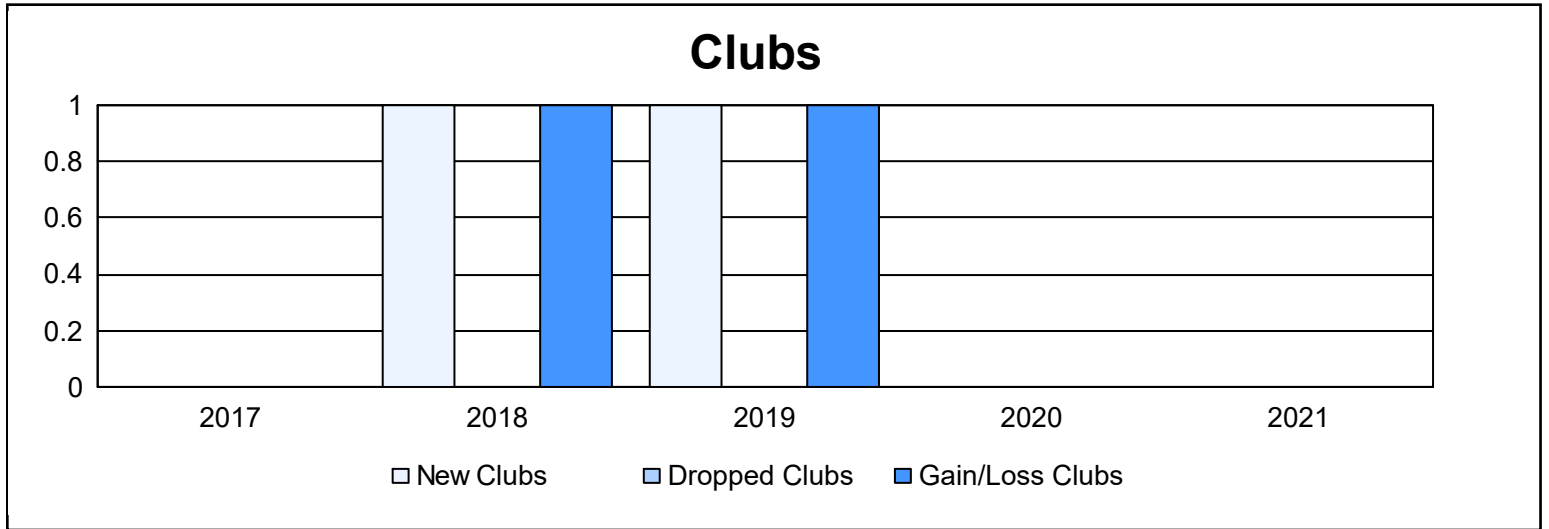

Year	New Clubs	Dropped Clubs	Gain/ Loss Clubs	New Members	Charter Members	Reinstate Members	Transfer Members	Total Member Added	Total Members Dropped	Gain/ Loss Members
2016-2017	0	0	0	98	1	2	5	106	62	44
2017-2018	1	0	1	48	26	0	0	74	77	-3
2018-2019	1	0	1	90	26	2	4	122	104	18
2019-2020	0	0	0	70	1	0	1	72	77	-5
2020-2021	0	0	0	30	10	78	0	118	154	-36
Average	0	0	0	67	13	16	2	98	95	4

Membership Composition June 2021 Cumulative

Gender Composition June 2021 Cumulative