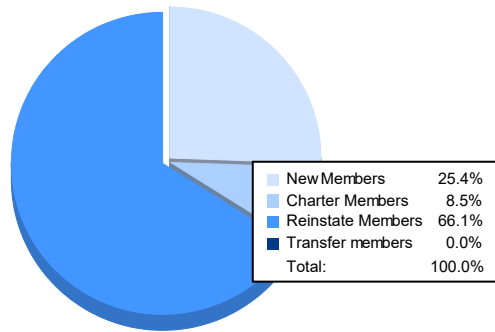

Year	New Clubs	Dropped Clubs	Gain/ Loss Clubs	New Members	Charter Members	Reinstate Members	Transfer Members	Total Member Added	Total Members Dropped	Gain/ Loss Members
2016-2017	0	0	0	98	1	2	5	106	62	44
2017-2018	1	0	1	48	26	0	0	74	77	-3
2018-2019	1	0	1	90	26	2	4	122	104	18
2019-2020	0	0	0	70	1	0	1	72	77	-5
2020-2021	0	0	0	30	10	78	0	118	154	-36
Average	0	0	0	67	13	16	2	98	95	4

Membership Composition June 2021 Cumulative

Gender Composition June 2021 Cumulative