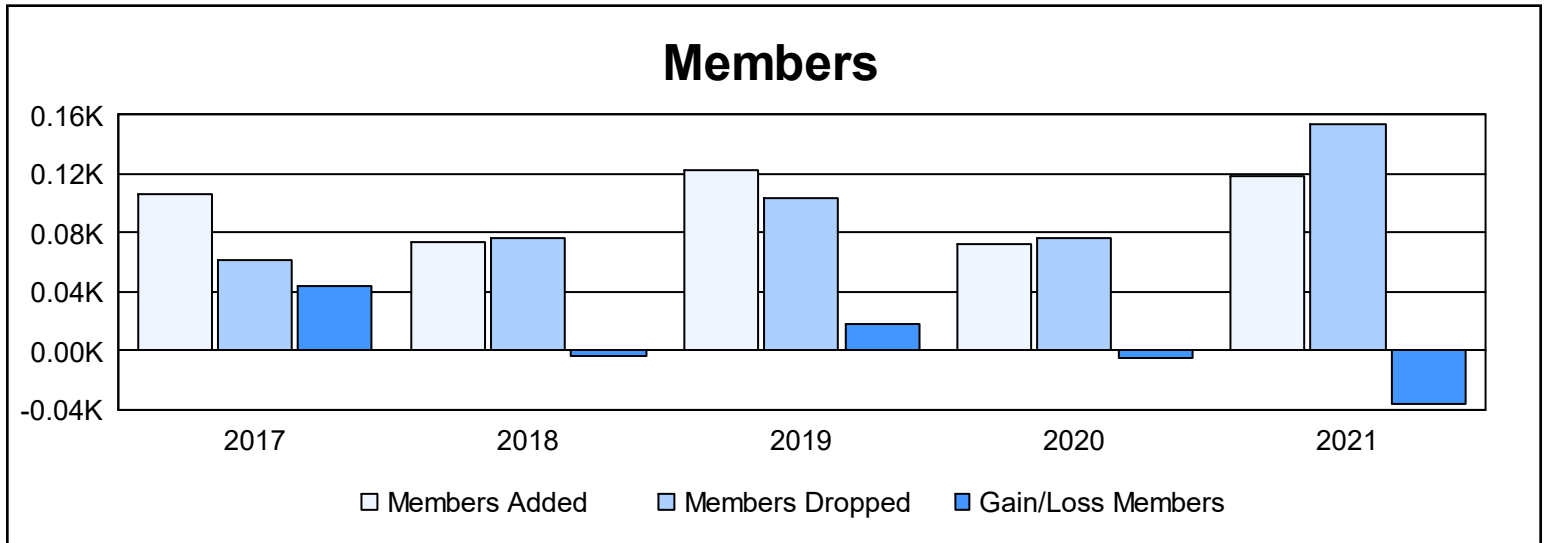

Year	New Clubs	Dropped Clubs	Gain/ Loss Clubs	New Members	Charter Members	Reinstate Members	Transfer Members	Total Member Added	Total Members Dropped	Gain/ Loss Members
2016-2017	0	0	0	98	1	2	5	106	62	44
2017-2018	1	0	1	48	26	0	0	74	77	-3
2018-2019	1	0	1	90	26	2	4	122	104	18
2019-2020	0	0	0	70	1	0	1	72	77	-5
2020-2021	0	0	0	30	10	78	0	118	154	-36
Average	0	0	0	67	13	16	2	98	95	4

Membership Composition June 2021 Cumulative

Gender Composition June 2021 Cumulative